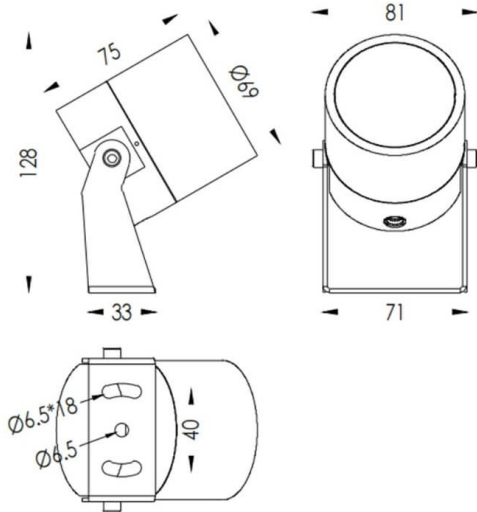

TUBEO-R

Item code	86.OS04.3341.02
Product type	Outdoor
Category	Spike Spot Light
Family	TUBEO-R
Subfamily	TUBEO-R
Pictograms	

Dimensions

Product dimensions (mm) 69(Dia)X75(H)mm

Scheme

Product	
Real power (W)	10
Real luminous flux (Lm)	900
Luminous efficiency (Lm/W)	90
Beam angle (°)	36
Life time (h)	50000h L70B10
IP	65
Control gear	ON-OFF
Average life time (h)	50000h L70B10
Colour temperature (K)	3000
Colour consistency (SDCM)	SDCM3
CRI	80
IK	IK10

Photometry